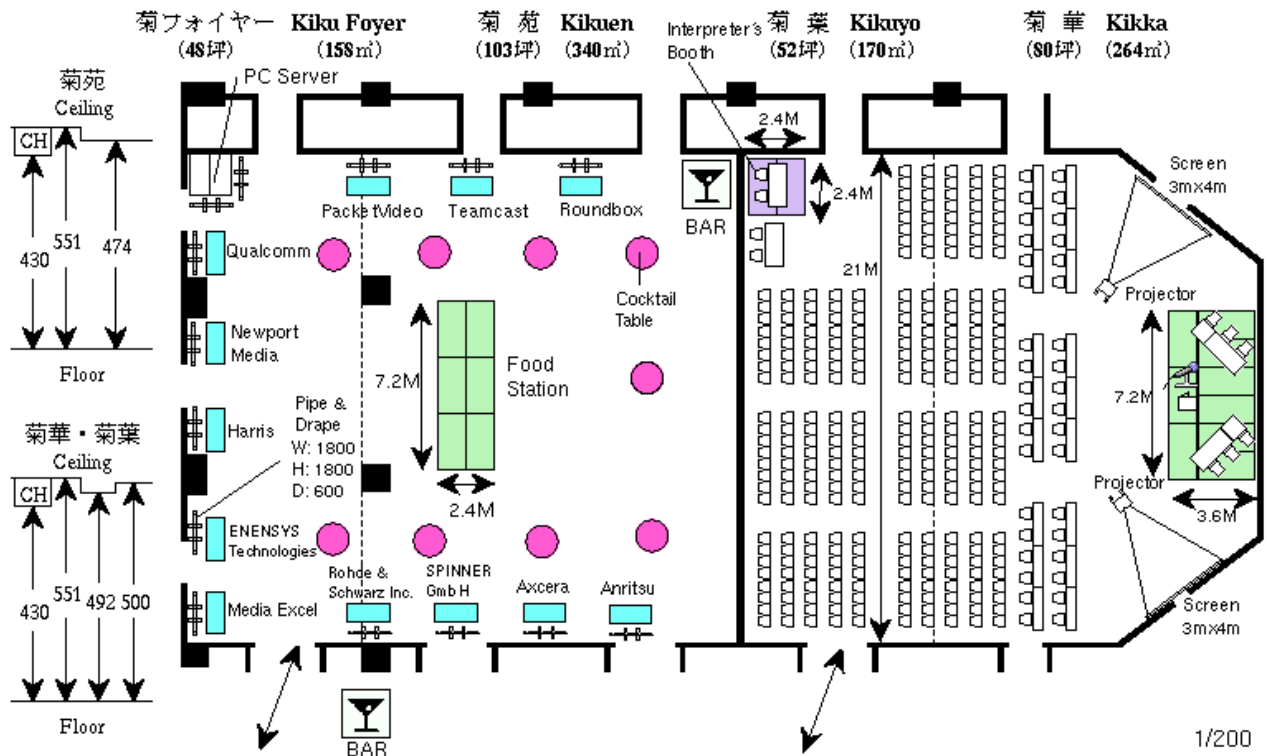

ヒルトン東京

菊の間 Kiku
(283坪) (932㎡)

FLO Forum
Day 1
Demo

1/200

- FLO Echo Canceling Repeater
- Vector Signal Generator outputting a FLO signal.
- FLO standalone modulator with agile RF upconverter
- Apex exciter and Atom gapfiller/onchannel repeater for FLO
- FLO Mobile TV Transcoder
- Live Video from FLO Transmission using Tuner, Demodulator and Protocol Stack
- FLO Broadcast Receiver
- OTA demonstration of FLO on multiple FLO Devices.
- FLO II test system that features the FLO network simulator for ASI streaming, a real time FLO encoder for broadcasting the ASI, a base station simulator for network authentication, and a system controller displaying the test executive software.
- Active Wallpaper: the demonstration delivers continuous weather, news, TV teasers and sports data to a rich graphical client using the datacast capabilities of the FLO network.
- Unique application that takes mobile broadcast audio content and enriches the subscriber experience with rich content such as album art, photos, lyrics, trivia and related mobile commerce product discovery and purchase.
- Band 3 DTV low power Bandpass Filter for FLO or ISDB-T
- FLO Modulator module working live with an LG consumer mobile handset.
- FLO Repeater module for low power and gap filling coverage applications.